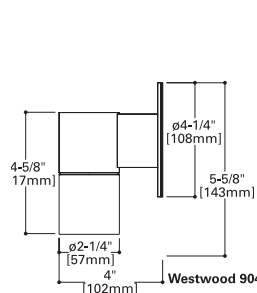

Westwood 904